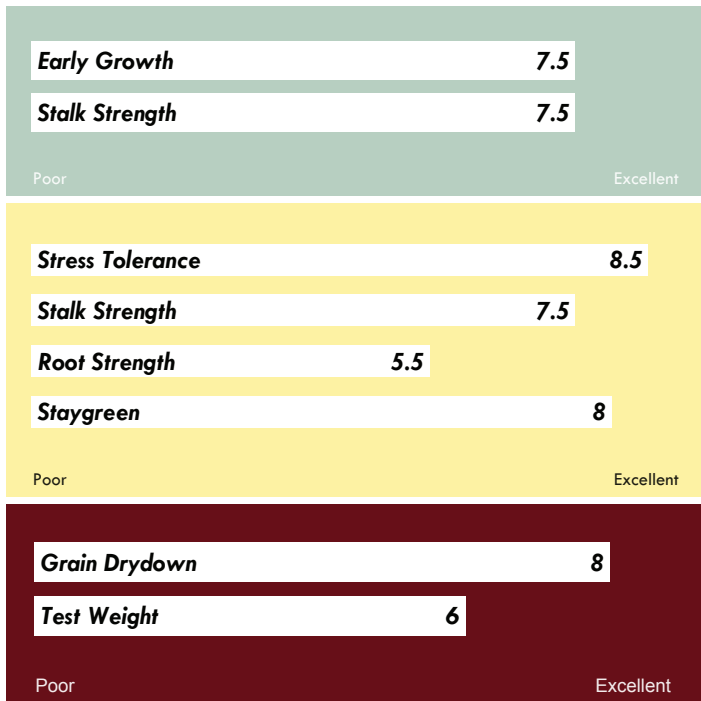

AV 9145R2

116 Day Relative Maturity

- Proven, full season yield leader with Roundup® herbicide tolerance
- Medium tall, robust plants with excellent staygreen and intactness
- Long, flexing, girthy ears with large, deep kernels
- Widely adapted, with excellent southern movement, into the deep South
- Robust plant style allows dual purpose use for both grain and silage

Agronomics