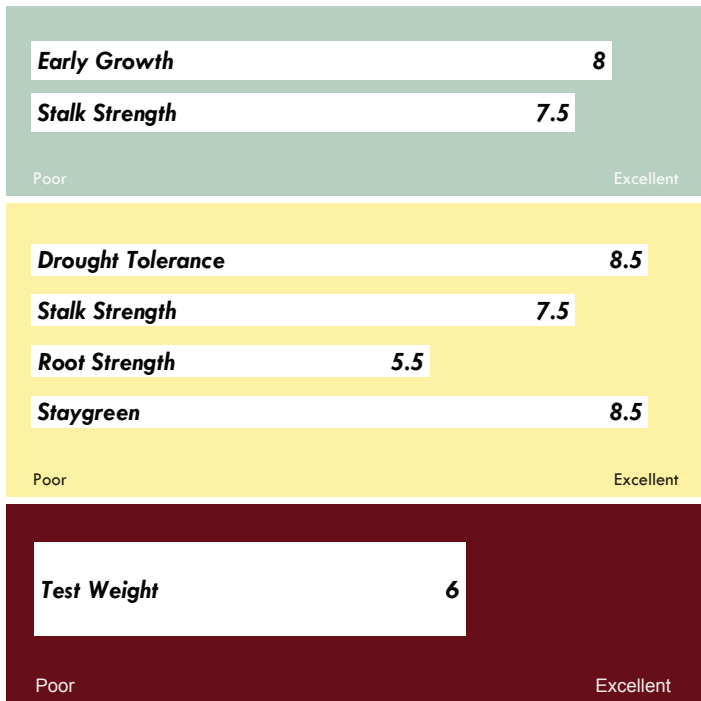

AV 9146R2CB

116 Day Relative Maturity

- ◆ Proven yield leader with YieldGard® corn borer control and Roundup® resistance
- ◆ Medium tall, robust plants with excellent staygreen and intactness
- ◆ Long, flexing, girthy ears with large, deep kernels
- ◆ Widely adapted, with excellent movement south into the Deep South
- ◆ Robust plant style allows use for both grain and silage

Agronomics

Management Recommendations

High Input Management	++++
Low Input Management	+++
Corn after Corn	++++
No Till/Limited Tillage	++++
Delayed Harvest	+++
Silage Use	++++
Less Than Optimum Pop.	X
Optimum Pop.	X
More Than Optimum Pop.	X

++++ = excellent, +++ = very good, ++ = good, + = fair

Characteristics

Husk Cover	Good
Plant Height	Medium Tall
Ear Height	Medium
Leaf Attitude	Semi Upright
Ear Type	Flexible, Girthy
Kernel Rows	16 - 20
Cob Color	Pink